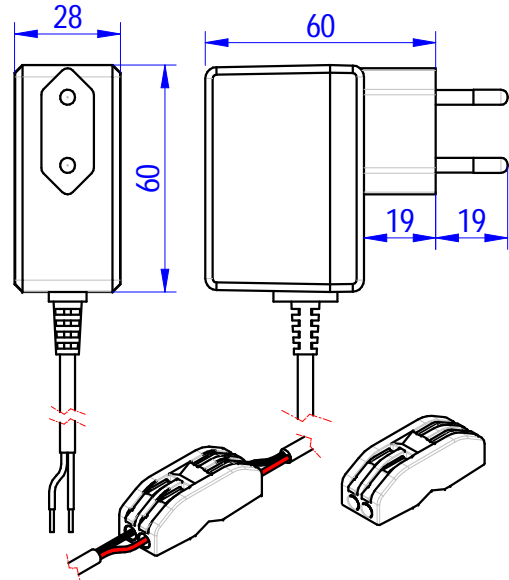

CONNECTION
cod. 0040700027

SWINGING SPOUT
cod. 0060500012

SOLENOID VALVE

FIXING KIT
cod. 0030600086

sink fixing hole : $\varnothing 30$ mm

FLOW RATE : 8 L/min

Shares without tolerance according to standard UNI-EN-22768-1-m		DESCRIPTION PHOTOCELL ELECTRONIC MIXER TAP WITH SWIVEL NOZZLE, ELECTRICITY POWERED	CODE ZEUS004/C
SIZE A3	European Projection		WEIGHT 1,86 Kg
DATE 10-03-2020	SCALE 1:2	<p>DESIGN AND TECHNOLOGICAL RESEARCH FOR WATER</p> <p>VIA DELL'ARTIGIANO 8/F-8-G , 31050 MONASTIER di TREVISO (TV) tel: 0422 842157 - fax: 0422 708978</p>	
DRAWN PICCOLO M.			
VALIDATE PICCOLO M.			
DONE WITH DESIGN CAD - PROHIBITED THE CHANGES MANUAL			

CONNECTION : wall plug switching power supply
INPUT : 100-240V,50-60Hz,0.25A