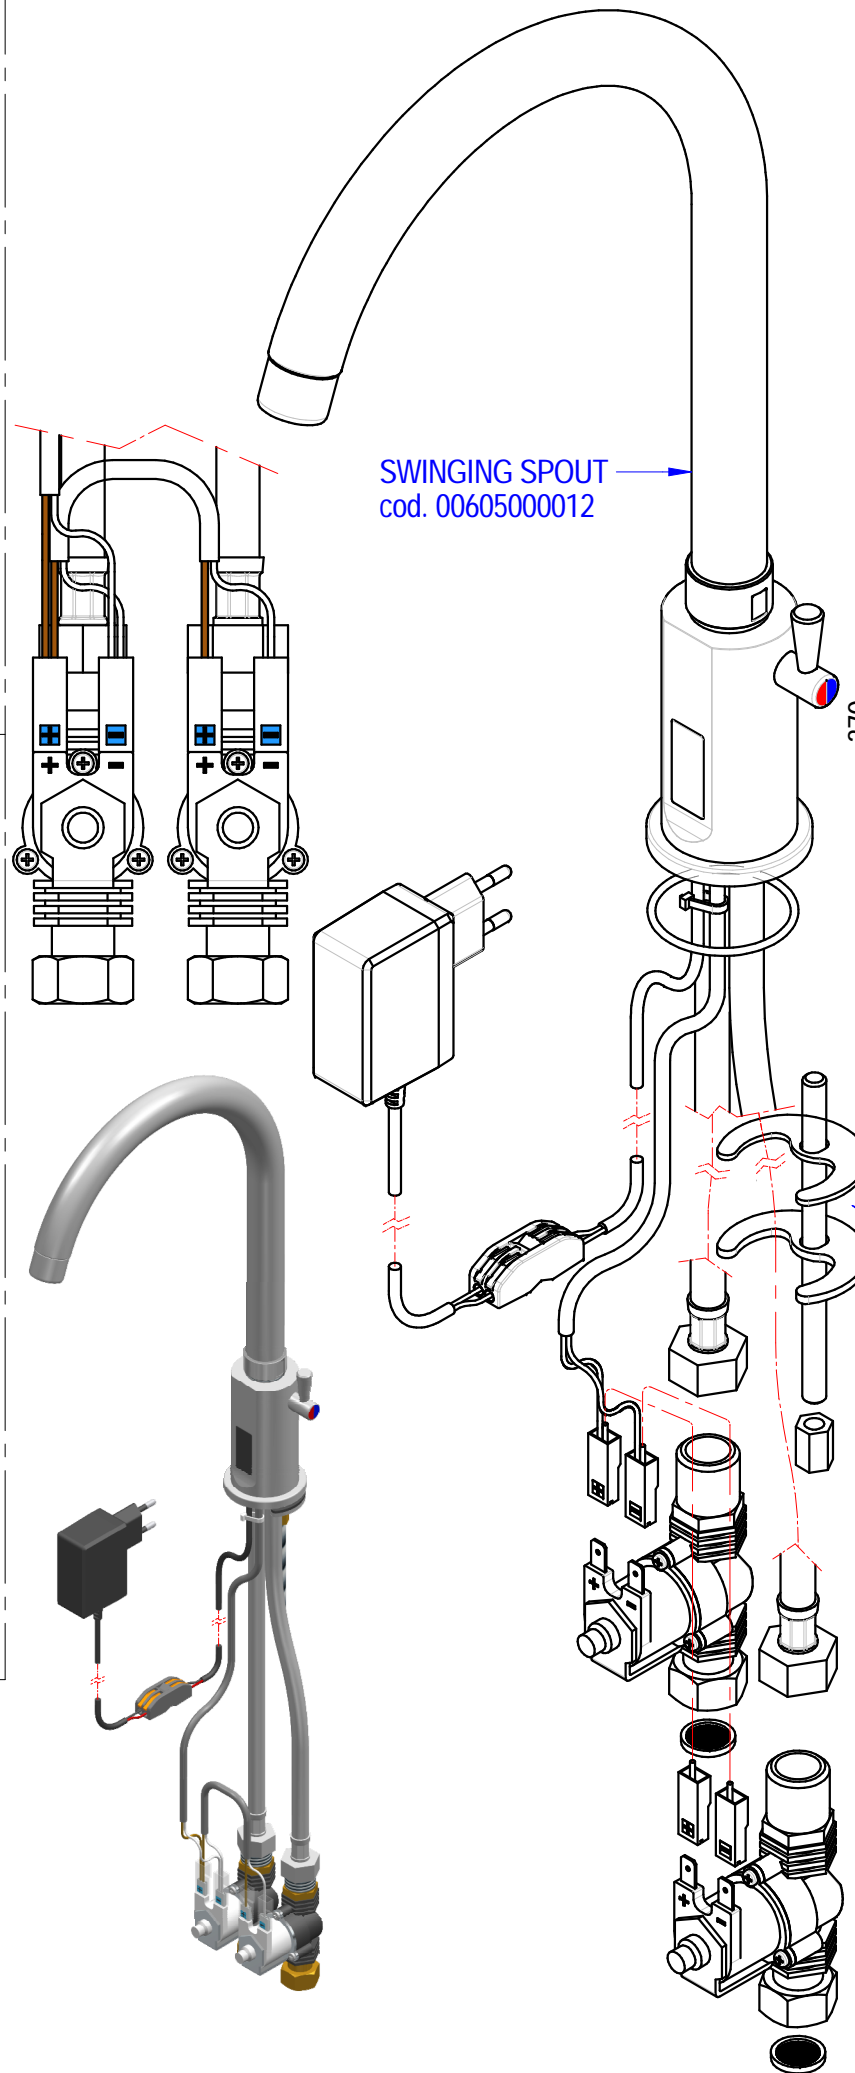

CONNECTION
cod. 0040700027

SWINGING SPOUT
cod. 0060500012

SOLENOID VALVE

FIXING KIT
cod. 0030600086

sink fixing hole : $\varnothing 30$ mm

FLOW RATE : 8 L/min

Shares without tolerance according to standard UNI-EN-22768-1-m		DESCRIPTION PHOTOCELL ELECTRONIC MIXER TAP WITH SWIVEL NOZZLE, ELECTRICITY POWERED	CODE ZEUS004/C
SIZE A3	European Projection		WEIGHT 1,86 Kg
DATE 10-03-2020	SCALE 1:2	<p>DESIGN AND TECHNOLOGICAL RESEARCH FOR WATER</p> <p>VIA DELL'ARTIGIANO 8/F-8-G , 31050 MONASTIER di TREVISO (TV) tel: 0422 842157 - fax: 0422 708978</p>	
DRAWN PICCOLO M.			
VALIDATE PICCOLO M.			
DONE WITH DESIGN CAD - PROHIBITED THE CHANGES MANUAL			

CONNECTION : wall plug switching power supply
INPUT : 100-240V,50-60Hz,0.25A