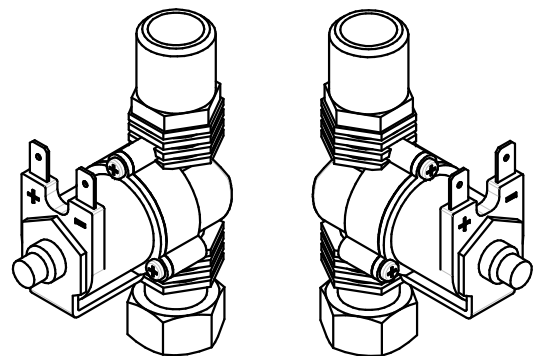

CONNECTION
cod. 0040700027

SWINGING SPOUT
cod. 0060500012

SOLENOID VALVE

FIXING KIT
cod. 0030600086

sink fixing hole : $\varnothing 30$ mm

FLOW RATE : 8 L/min

Shares without tolerance according to standard UNI-EN-22768-1-m		DESCRIPTION PHOTOCELL ELECTRONIC MIXER TAP WITH SWIVEL NOZZLE, ELECTRICITY POWERED	CODE ZEUS004/C
SIZE A3	European Projection		WEIGHT 1,86 Kg
DATE 10-03-2020	SCALE 1:2	<p>DESIGN AND TECHNOLOGICAL RESEARCH FOR WATER</p> <p>VIA DELL'ARTIGIANO 8/F-8-G , 31050 MONASTIER di TREVISO (TV) tel: 0422 842157 - fax: 0422 708978</p>	
DRAWN PICCOLO M.			
VALIDATE PICCOLO M.			
DONE WITH DESIGN CAD - PROHIBITED THE CHANGES MANUAL			

CONNECTION : wall plug switching power supply
INPUT : 100-240V,50-60Hz,0.25A