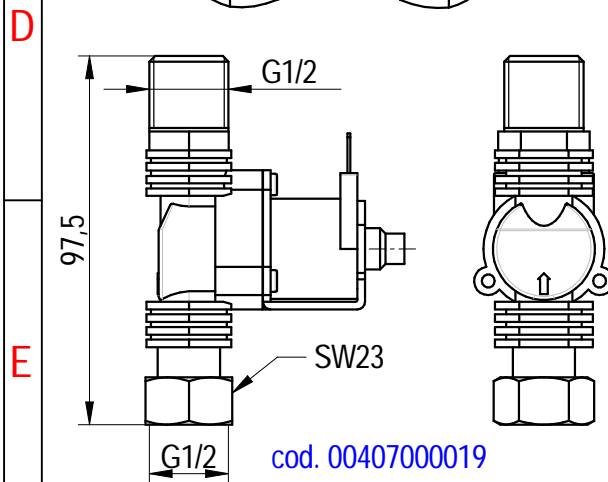

CONNECTION
cod. 0040700027

SWINGING SPOUT
cod. 0060500012

SOLENOID VALVE

FIXING KIT
cod. 0030600086

sink fixing hole : $\varnothing 30$ mm

FLOW RATE : 8 L/min

Shares without tolerance according to standard UNI-EN-22768-1-m		DESCRIPTION PHOTOCELL ELECTRONIC MIXER TAP WITH SWIVEL NOZZLE, ELECTRICITY POWERED	CODE ZEUS004/C
SIZE A3	European Projection		WEIGHT 1,86 Kg
DATE 10-03-2020	SCALE 1:2	<p>DESIGN AND TECHNOLOGICAL RESEARCH FOR WATER</p> <p>VIA DELL'ARTIGIANO 8/F-8-G , 31050 MONASTIER di TREVISO (TV) tel: 0422 842157 - fax: 0422 708978</p>	
DRAWN PICCOLO M.			
VALIDATE PICCOLO M.			
DONE WITH DESIGN CAD - PROHIBITED THE CHANGES MANUAL			

CONNECTION : wall plug switching power supply
INPUT : 100-240V,50-60Hz,0.25A