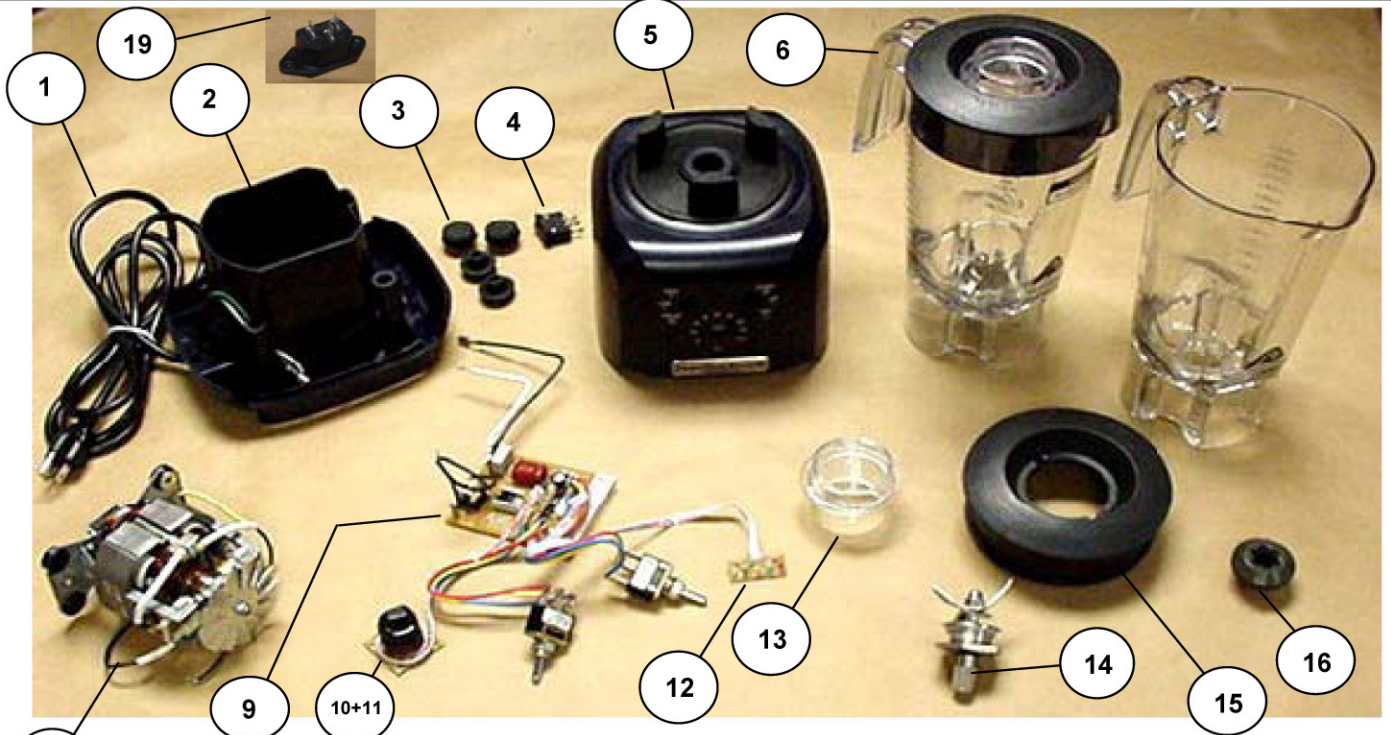

BETREFF

HAMILTON BEACH - ERSATZTEILE

**HBH450-CE / TANGO
230V - CE**

17

18

Ref. No.	DESCRIPTION
1	Cord Set
2	Lower Housing
3	Feet
4	Switch, Reset
5	Upper Housing
6	Complete Container
8	Motor
9	PC Board
10	Knob
11	Timer Control
12	LCD
13	Fill Cap
14	Cutter Assy
15	Cover Container
16	Clutch
17	Jar Pad
18	RFI Board
19	Cord Socket