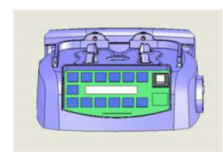

14

HBH850-CE / SUMMIT

Ref. No.	LINUM Article Code	HB Code	DESCRIPTION	P.U net
		1	Container (only)	
		2	Container Complete	
		3	Cutter Assembly	
		4	Drive Coupling	
		5	Fan	
		6	Filler Cap	
		7	Jar Pad	
		8	Lid with filler cap	
		9	Lower Housing	
		10	Quiet Shield	
		11	Quiet shield thumb screw	
		12	RFI board	
		13	Touch Pad	
		14	Upper Housing