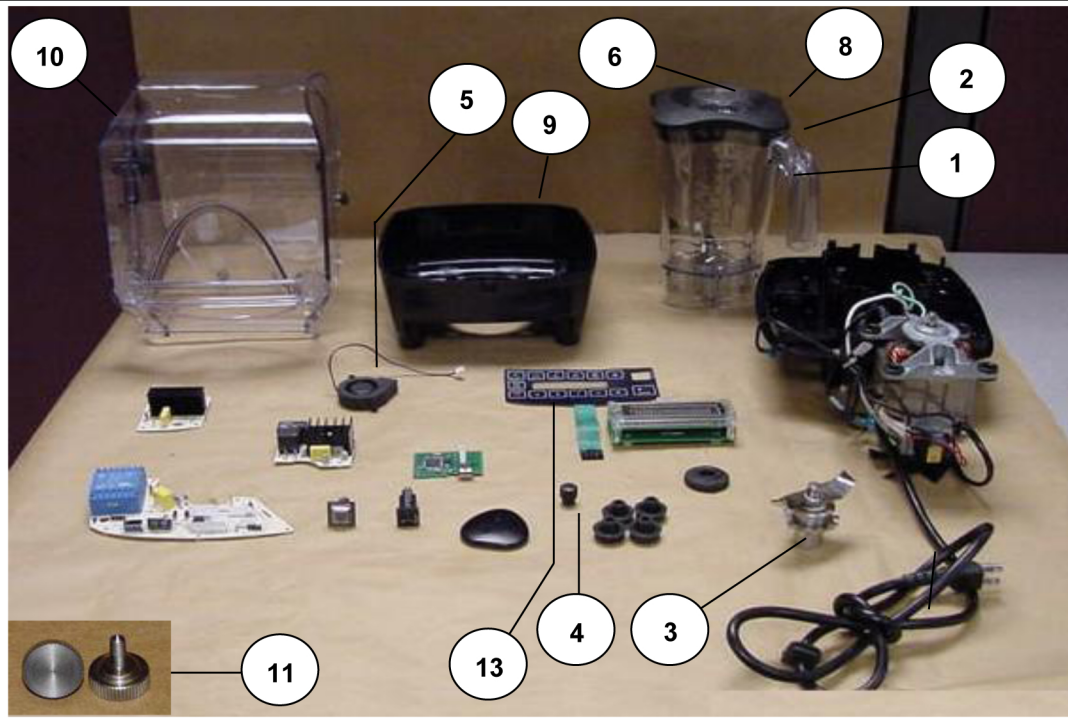

# HAMILTON BEACH - ERSATZTEILE

7

12

14

## HBH850-CE / SUMMIT

Ref. No.	LINUM Article Code	HB Code	DESCRIPTION	P.U net
		1	Container (only)	
		2	Container Complete	
		3	Cutter Assembly	
		4	Drive Coupling	
		5	Fan	
		6	Filler Cap	
		7	Jar Pad	
		8	Lid with filler cap	
		9	Lower Housing	
		10	Quiet Shield	
		11	Quiet shield thumb screw	
		12	RFI board	
		13	Touch Pad	
		14	Upper Housing	